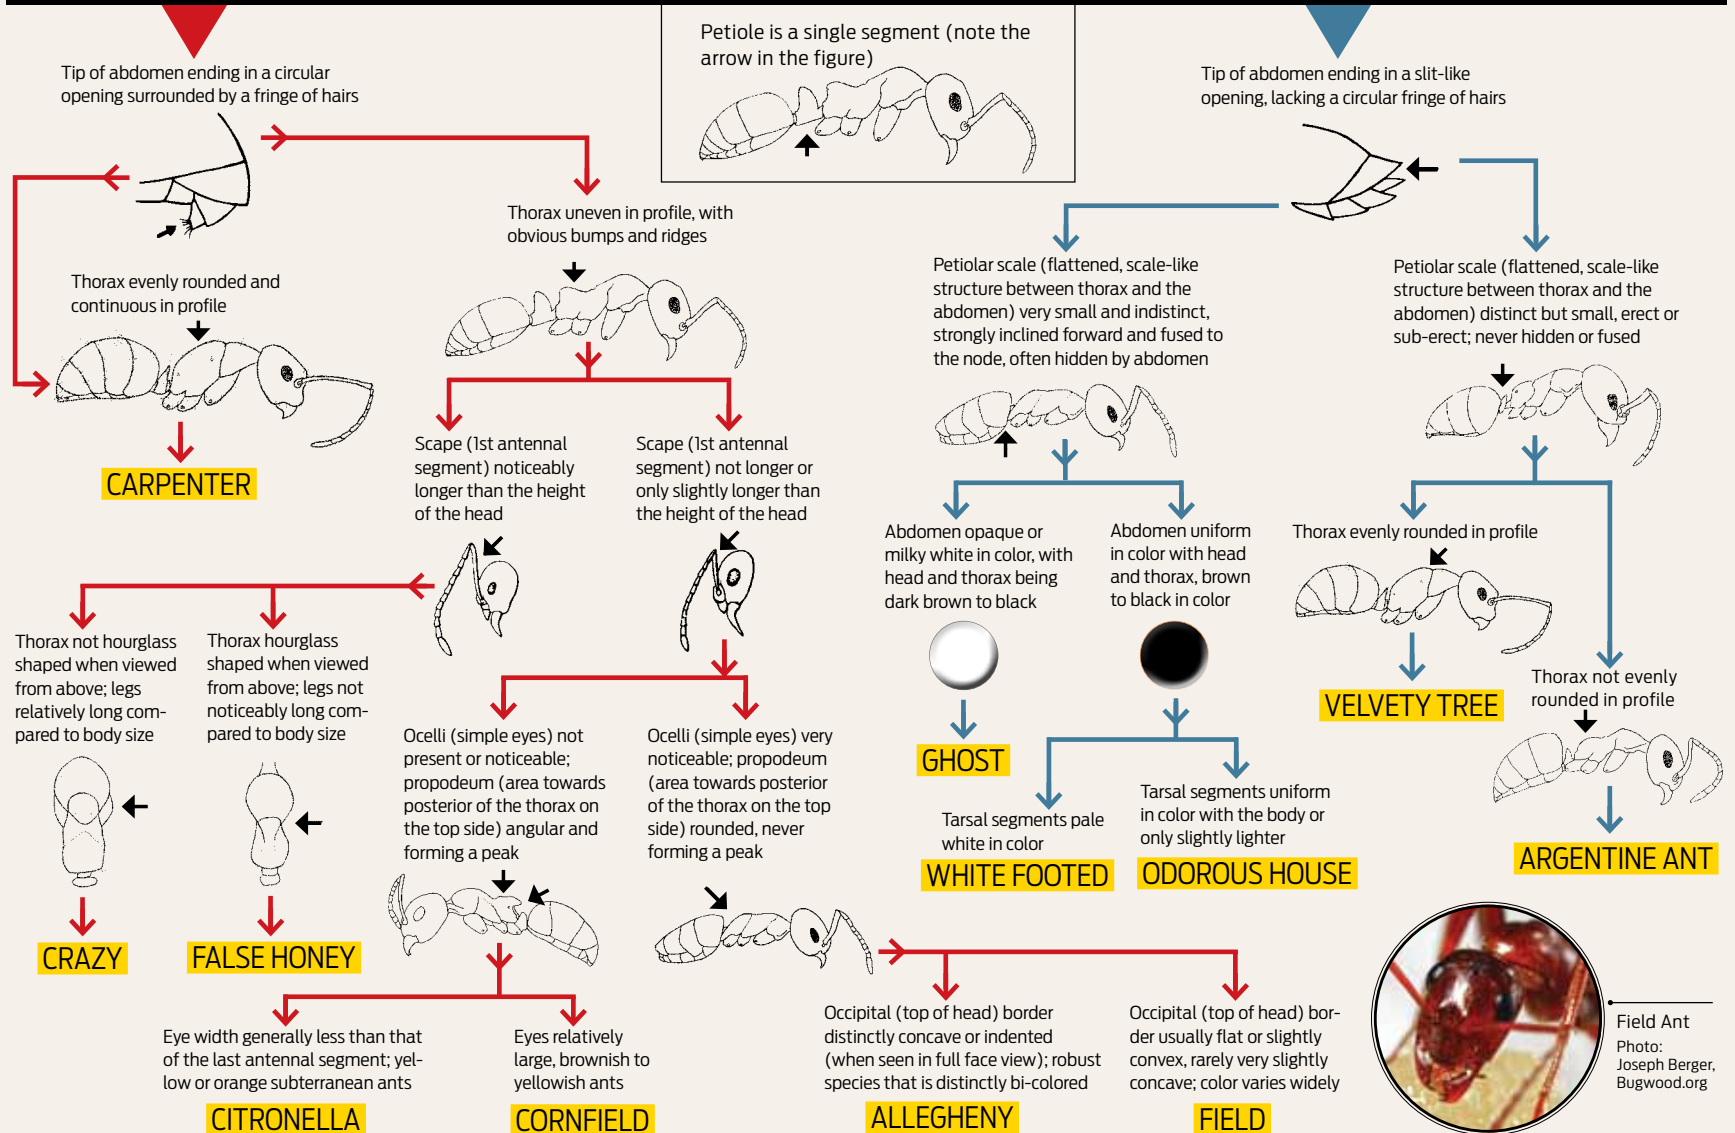

COMMON PEST SPECIES OF ANTS

A pictorial key and guide to identifying 21 ant species in North America.

PETIOLE SINGLE

PETIOLE DOUBLE