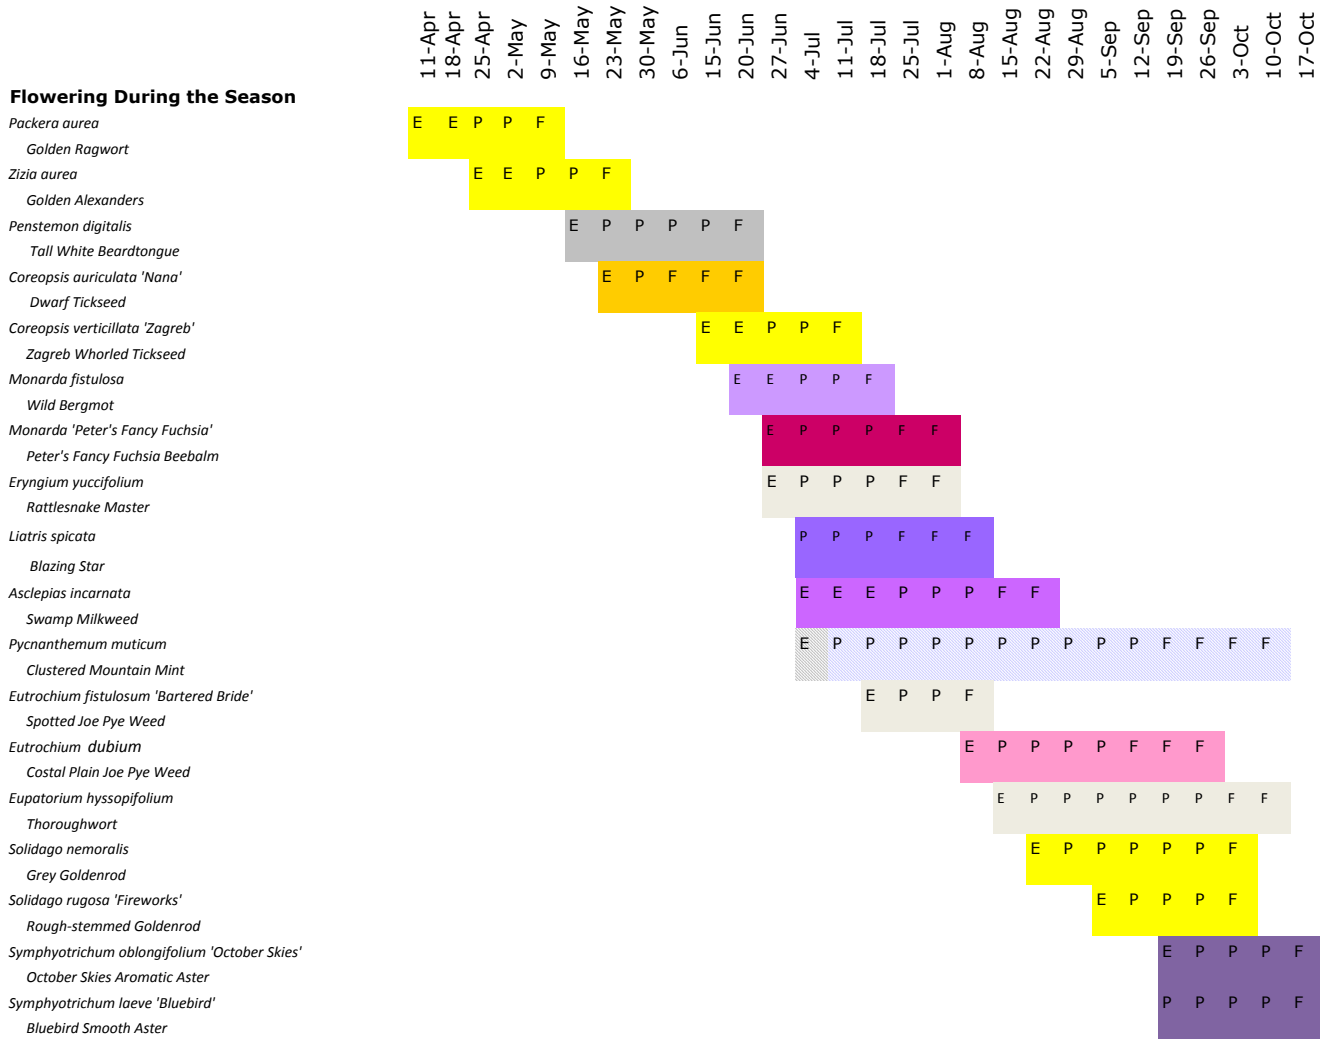

Figure 1 Bees, Bugs, Blooms Top Plant Picks Phenology

E = Early bloom
P = Peak Bloom
F = Bloom Fading