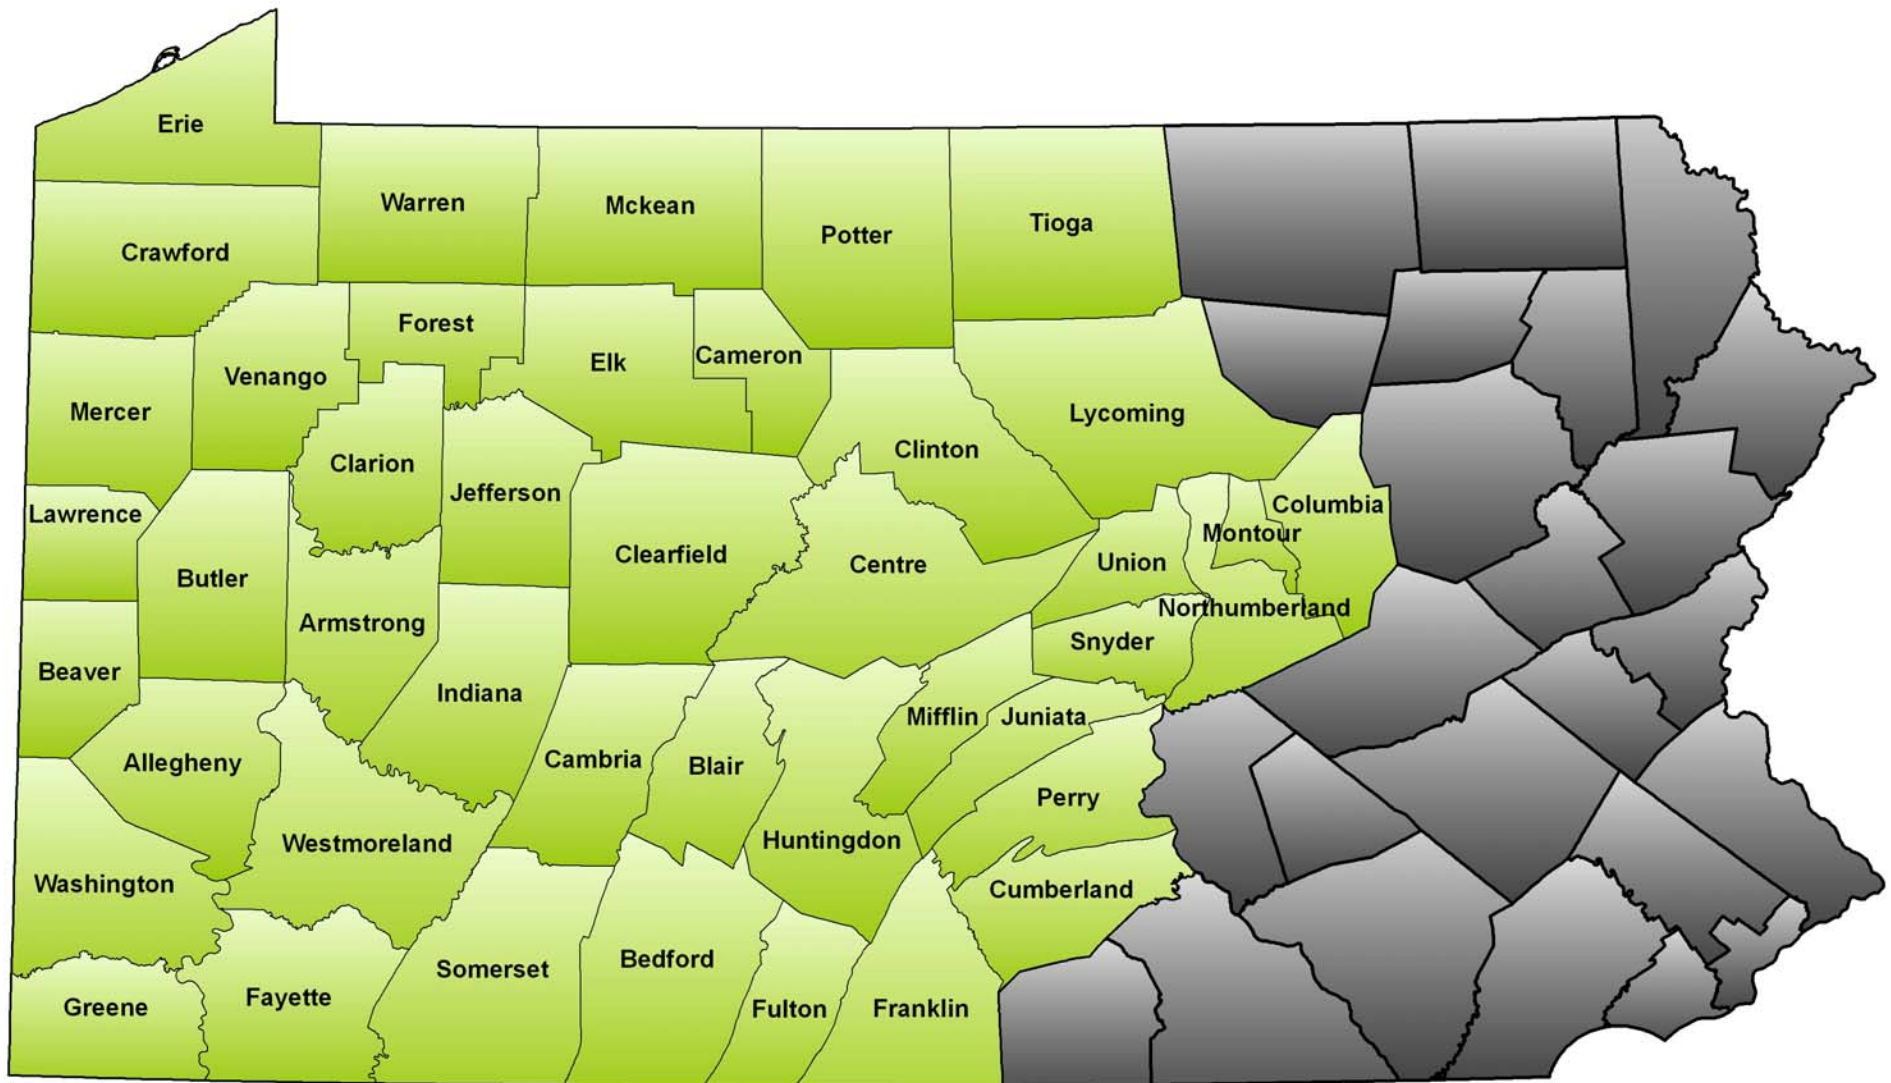

Pennsylvania Department of Agriculture Map of Counties Quarantined for Emerald Ash Borer July 30, 2010

 EAB Quarantined County

 Non-Quarantined County